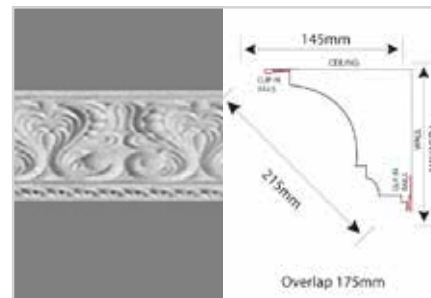

CP053 SAXONWOLD