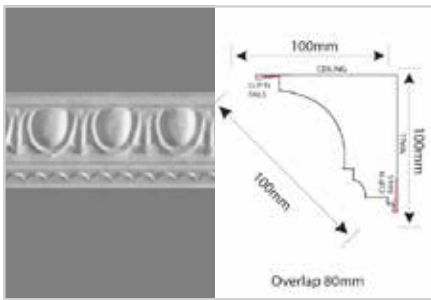

Pressed Cornices

CP057 EGG & DART