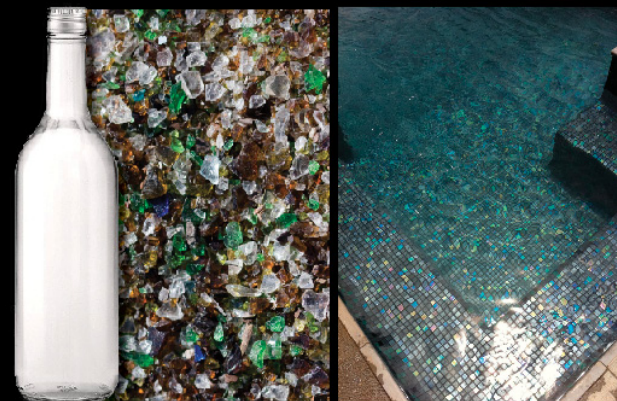

PUDLO
EST 1962

"Reviglass - indisputably the finest pool mosaic."

Pool designed by:
pd | **pooldesigns**
www.pooldesigns.co.za

For more information, please send us an email.
reviglass@pudlo.co.za

reviglass
mosaic

reviglass
mosaic

Producing the world's finest mosaic from 100 % recycled glass

For more information on Reviglass Mosaics, please drop us an email.
Sally Shaw / reviglass@pudlo.co.za www.pudlo.co.za

PUDLO
EST 1962