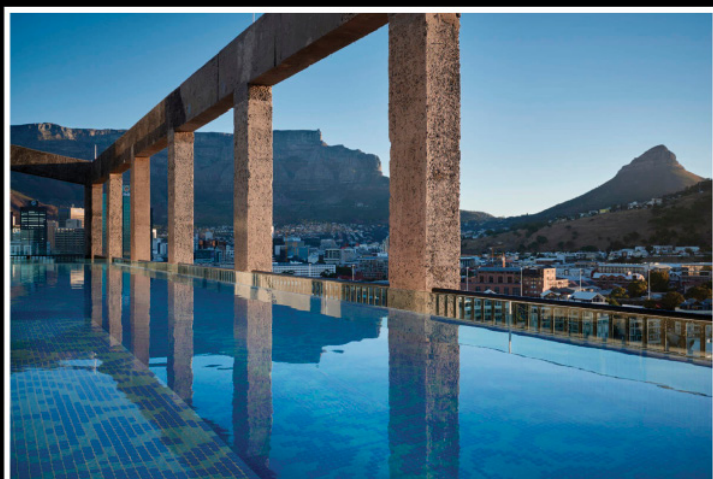

Pool designed by:
pd | **pooldesigns**
www.pooldesigns.co.za

For more information, please send us an email.
reviglass@pudlo.co.za

reviglass
mosaic

reviglass
mosaic

Producing the world's finest mosaic from 100 % recycled glass